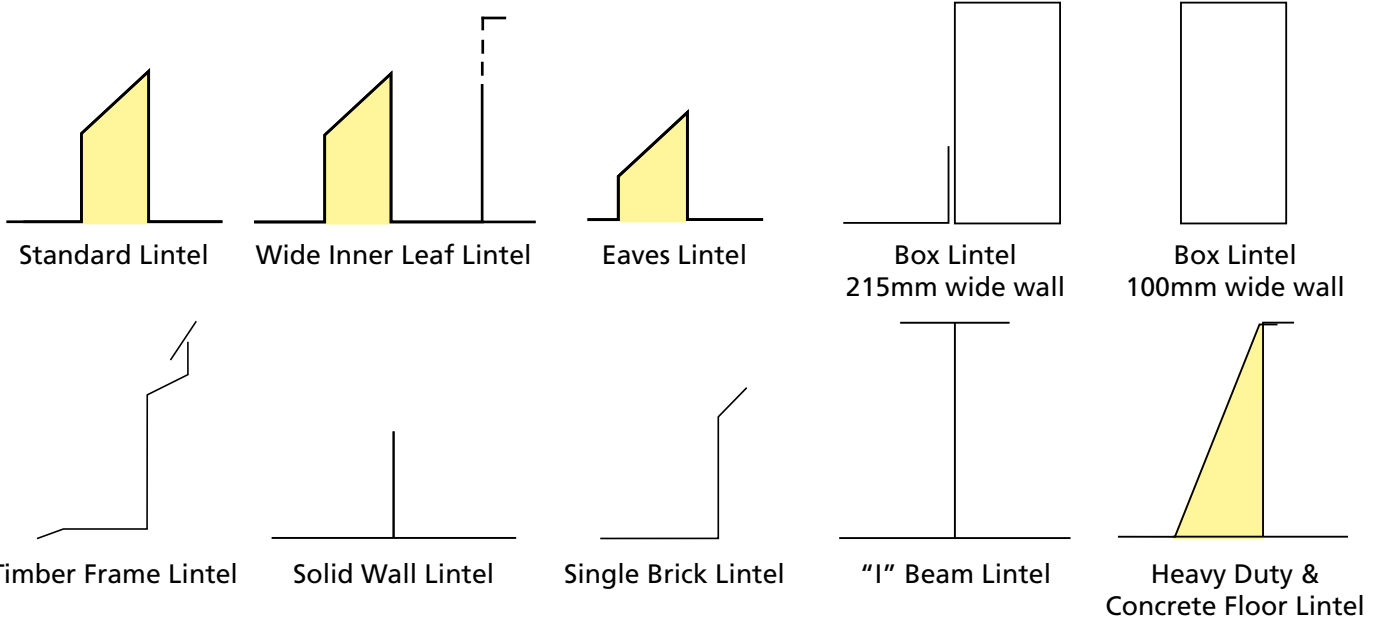

Standard Lintels - Available ex-stock!

Acier Lintels Limited, Unit 30, Rosemount Business Park, Ballycoolin Road, Finglas, Dublin 11
Tel: +353 (0)1 8223333 Fax: +353 (0)1 8223366 E-mail: info@acier.ie Website: www.acier.ie

Acier Lintels Limited is part of Keystone GROUP

www.thekeystonegroup.co.uk